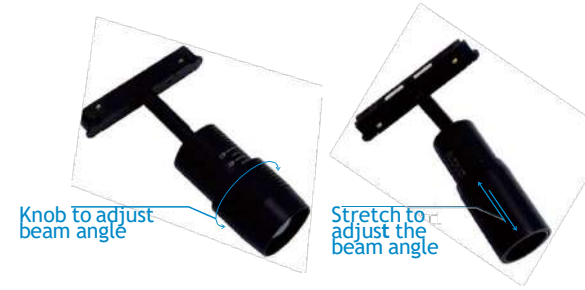

MAGNETIC TRACK LIGHT - FOCUS ADJUSTABLE SPOT LIGHT

Item Code	Wattage	Material	LED brand	Color temp.	CRI	Beam angle	Product size
AR-BSX21-5	6 w	Aluminum	OSRAM	2700K-6500K	90	15° /24° /36°	φ 32*135mm
AR-BSX21-10	10w	Aluminum	OSRAM	2700K-6500K	90	15° /24° /36°	φ 45*155mm
AR-BSX21-15	15w	Aluminum	OSRAM	2700K-6500K	90	15° /24° /36°	φ 47*158mm

MAGNETIC TRACK LIGHT - 180° ROTATABLE SPOT LIGHT

Efficient Heat-sink fins

Item Code	Wattage	Material	LED brand	Color temp.	CRI	Beam angle	Product size
AR-AS11-10	10W	Aluminum	OSRAM	2700K-6500K	90	15° /24° /36°	φ 45*202mm
AR-AS11-20	20W	Aluminum	OSRAM	2700K-6500K	90	15° /24° /36°	φ 55*226mm
AR-AS11-30	30W	Aluminum	OSRAM	2700K-6500K	90	15° /24° /36°	φ 65*253mm
AR-AS11-40	40W	Aluminum	OSRAM	2700K-6500K	90	15° /24° /36°	φ 75*278mm