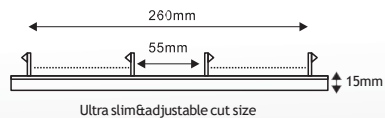

- Ultra-thin side light design, thickness only 15mm.
- Reliable Aluminum body with good heat dissipation.
- The bracket is adjustable, installation is not limited by the size of the cut hole.

Adjust the size by only one step