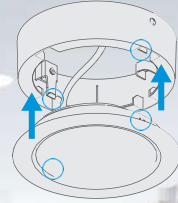

2IN1 CCT ADJUSTABLE SLIM PANEL LIGHT