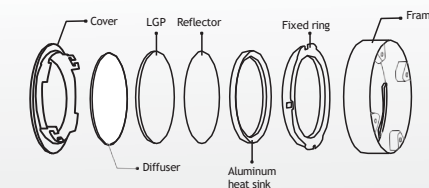

Structure Drawing

Item Code	Wattage	Material	PF	Luminous flux	Color temp.	Product size	Cut-Size
AR-FR-R6Y	6 W	Alu+PS	0.5/0.9	420LM	2700K-6500K	105*H15mm	55-90mm
AR-FR-R12Y	12W	Alu+PS	0.5/0.9	960LM	2700K-6500K	152*H15mm	60-135mm
AR-FR-R18Y	18W	Alu+PS	0.5/0.9	1620LM	2700K-6500K	205*H15mm	60-185mm
AR-FR-R24Y	24W	Alu+PS	0.5/0.9	2160LM	2700K-6500K	280*H15mm	60-260mm
AR-FR-R30Y	30W	Alu+PS	0.5/0.9	2700LM	2700K-6500K	280*H15mm	60-260mm

Item Code	Wattage	Material	PF	Luminous flux	Color temp.	Product size	Cut-Size	Surface frame height
AR-RY02-R6Y	6 W	ABS+PS	0.5	360LM	2700K-6500K	h118*20mm	h103mm	H33mm
AR-RY02-R12Y	12W	ABS+PS	0.5	960LM	2700K-6500K	h170*20mm	h150mm	H33mm
AR-RY02-R18Y	18W	ABS+PS	0.5	1440LM	2700K-6500K	h223*20mm	h203mm	H33mm
AR-RY02-R24Y	24W	ABS+PS	0.5	1920LM	2700K-6500K	h300*20mm	h270mm	H33mm