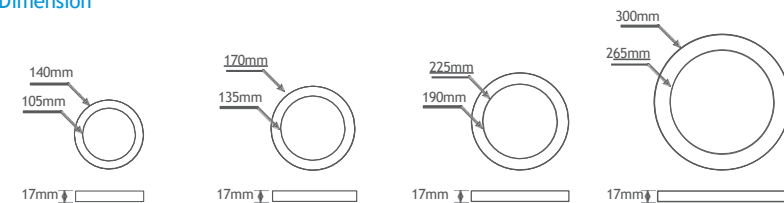

Microwave sensor optional

Pro

MULTIFUNCTIONAL 2IN1 SLIM PANEL LIGHT

PLASTIC SIDE LIT

Pro

Dimension

Item Code	Wattage	Material	PF	Luminous flux	Color temp.	Product size	Cut-Size
AR-PAL-140-R6Y	6 W	PP+PS	0.7	390LM	3000K/4000K/6000K	h140*17mm	40-100mm
AR-PAL-170-R12Y	12W	PP+PS	0.7	810LM	3000K/4000K/6000K	h170*17mm	40-138mm
AR-PAL-225-R18Y	18W	PP+PS	0.7	1428LM	3000K/4000K/6000K	h225*17mm	40-160mm
AR-PAL-300-R24Y	24W	PP+PS	0.7	2000LM	3000K/4000K/6000K	h300*17mm	40-225mm
AR-PAL-300-R30Y	30 W	PP+PS	0.9	2538LM	3000K/4000K/6000K	h300*17mm	40-225mm