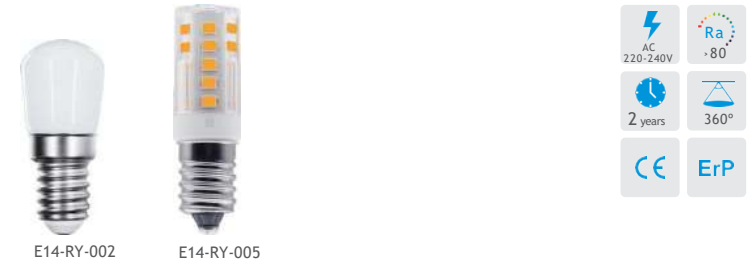

G4/G9 LAMP

Item Code	Wattage	Material	PF	Luminous flux	Color temp.	Product size	Lamp base
AR-E14-RY-002	1.6W	Ceramic+PC	>0.5	120LM	2700K-6500K	Φ22*51mm	E14
AR-E14-RY-005	3.5W	Ceramic+PC	>0.5	350LM	2700K-6500K	Φ16*54mm	E14