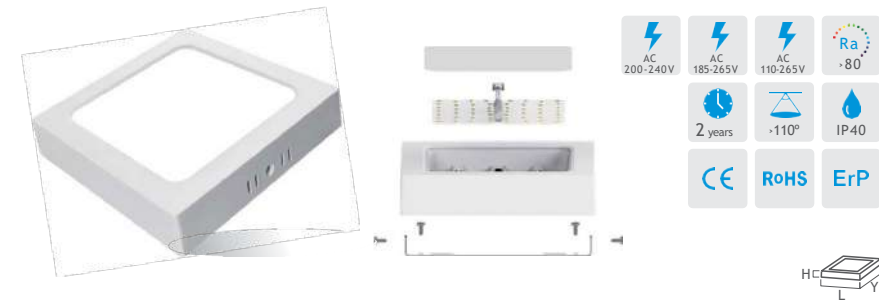

Item Code	Wattage	Material	PF	Luminous flux	Color temp.	Product size	Cut-Size
AR-C-S06	6 W	flame retardant PP	>0.5	420LM	2700K-6500K	122*122*35mm	/
AR-C-S12	12W	flame retardant PP	>0.5	960LM	2700K-6500K	173*173*35mm	/
AR-C-S18	18W	flame retardant PP	>0.5	1800LM	2700K-6500K	226*226*35mm	/
AR-C-S24	24 W	flame retardant PP	>0.5	1920LM	2700K-6500K	289*289*38mm	/