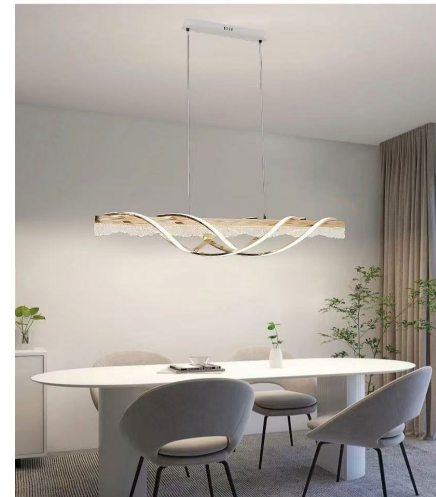

- AC 220-240V
- AC 185-265V
- AC 110-265V
- Ra >80
- IP67
- 2 years
- 270°
- CE
- RoHS
- ErP

Item code Voltage Power Luminous flux Color temp. Material Pf

Pendant Light 85-265v 125W 110LM/W 2700K-6500K Alu+Pc+Crystal >0.9