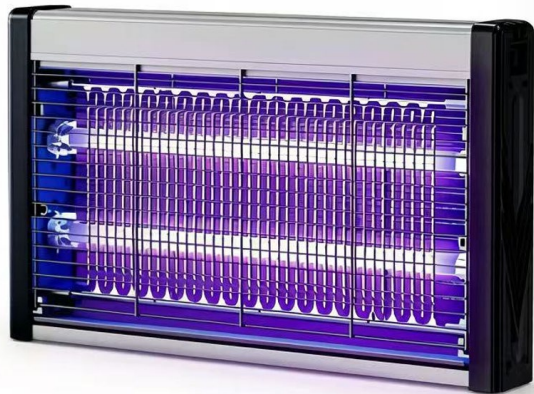

# RECHARGEABLE ELECTRIC SWATTER

AR-916L

---

Coverage Area : 40m  
POWER : 4W  
Voltage:165-265V  
Product size : 355\*65\*250mm

AR-917L

---

Coverage Area : 60m  
POWER : 6W  
Voltage:165-265V  
Product size : 430\*65\*250mm