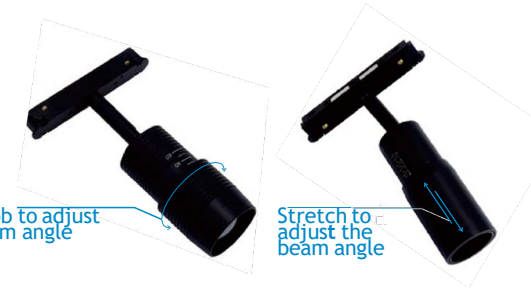

MAGNETIC TRACK LIGHT - FOCUS ADJUSTABLE SPOT LIGHT

Item Code	Wattage	Material	LED brand	Color temp.	CRI	Beam angle	Product size
AR-BSX21-5	6 w	Aluminum	OSRAM	2700K-6500K	90	15° /24° /36°	φ 32*135mm
AR-BSX21-10	10w	Aluminum	OSRAM	2700K-6500K	90	15° /24° /36°	φ 45*155mm
AR-BSX21-15	15w	Aluminum	OSRAM	2700K-6500K	90	15° /24° /36°	φ 47*158mm

MAGNETIC TRACK LIGHT - 180° ROTATABLE SPOT LIGHT

Heat-sink Holes

Efficient Heat-sink fins

Item Code	Wattage	Material	LED brand	Color temp.	CRI	Beam angle	Product size
AR-AS11-10	10W	Aluminum	OSRAM	2700K-6500K	90	15° /24° /36°	φ 45*202mm
AR-AS11-20	20W	Aluminum	OSRAM	2700K-6500K	90	15° /24° /36°	φ 55*226mm
AR-AS11-30	30W	Aluminum	OSRAM	2700K-6500K	90	15° /24° /36°	φ 65*253mm
AR-AS11-40	40W	Aluminum	OSRAM	2700K-6500K	90	15° /24° /36°	φ 75*278mm