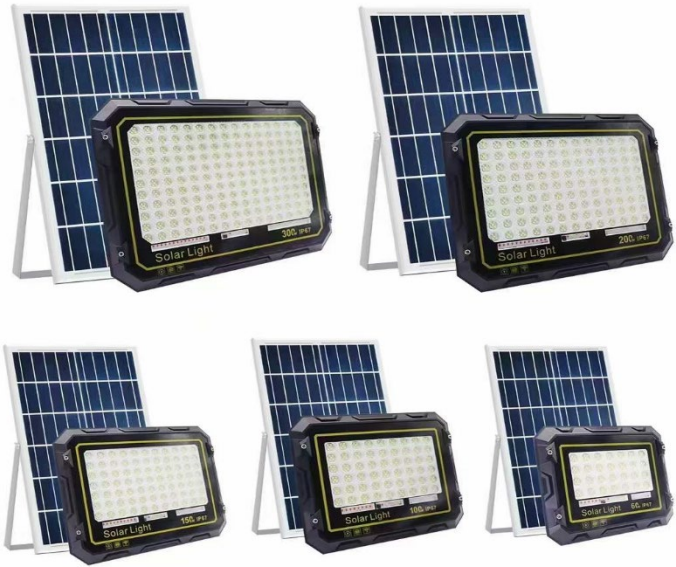

LED SOLAR FLOOD LIGHT

Item Code	power	Luminous flux	Color temp.	Waterproof	PF
Solar Light	50W	110lm/w	2700K-6500K	IP66	>0.9
Solar Light	100W	110lm/w	2700K-6500K	IP66	>0.9
Solar Light	200W	110lm/w	2700K-6500K	IP66	>0.9