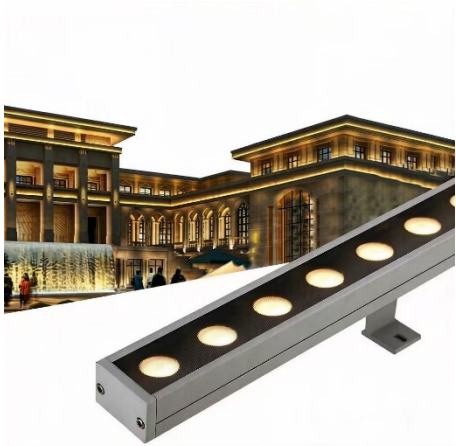

Item Code	voltage	power	Luminous flux	Color temp.	Waterproof	PF
Wall washer	85-265v	18W	110LM/W	2700K-6500K	IP66	>0.9
Wall washer	85-265V	24W	110LM/W	2700K-6500K	IP66	>0.9
Wall washer	85-265V	36W	110LM/W	2700K-6500K	IP66	>0.9