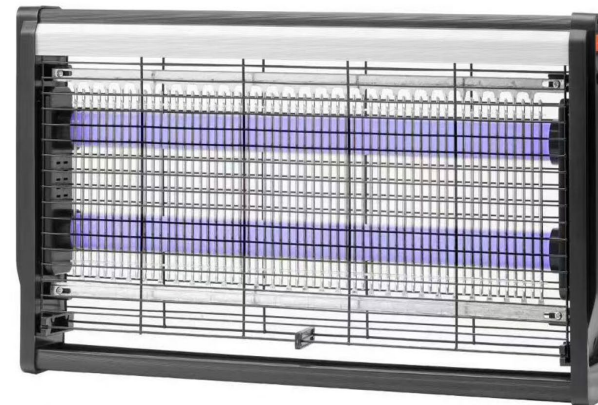

AR-919L

Coverage Area : 100m
POWER : 10W
Voltage:165-265V
Product size : 685*65*250mm