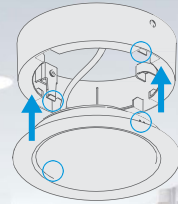

2IN1 CCT ADJUSTABLE SLIM PANEL LIGHT