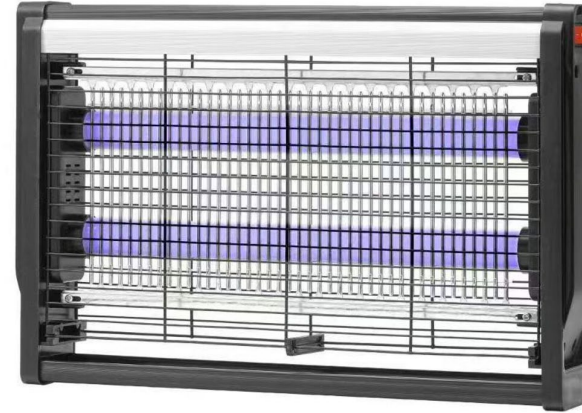

AR-917L

Coverage Area : 60m
POWER : 6W
Voltage:165-265V
Product size : 430*65*250mm