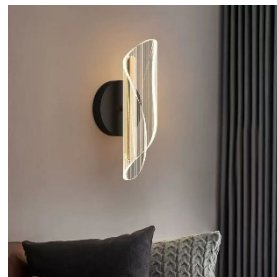

Item code	Voltage	Power	Luminous flux	Color temp.	Material	Pf
WALL LIGHT	85-265v	24W	110LM/W	2700K-6500K	ALU+Pc	>0.9