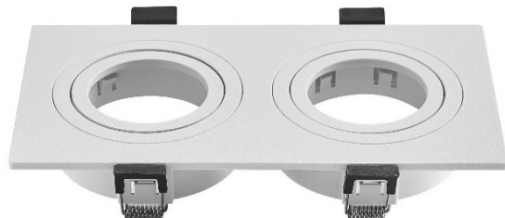

Item Code	Product size(mm)	Material
Gu10/Mr16 SPOT	188*24	ALU/Plastic/IRON
Gu10/Mr16 SPOT	188*24	ALU/Plastic/IRON
Gu10/Mr16 Spot	188*24	ALU/Plastic/IRON