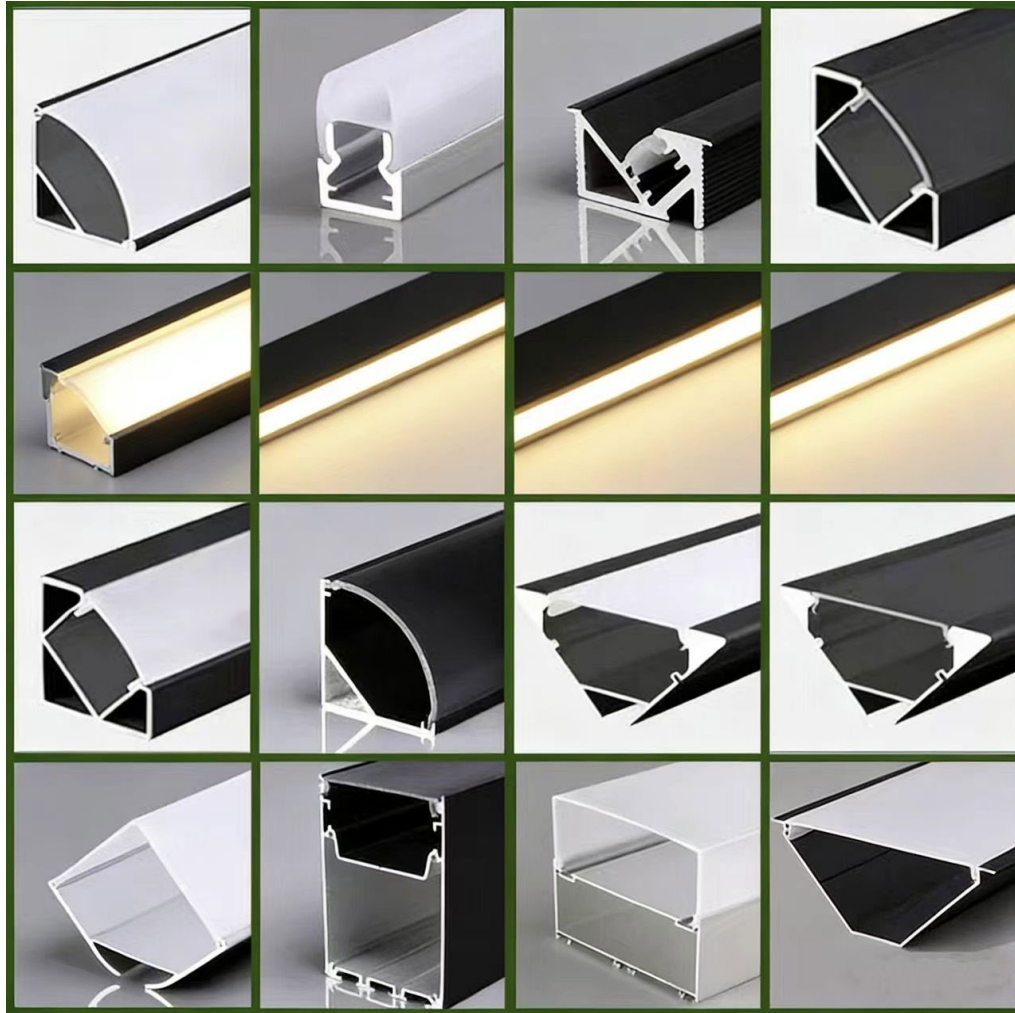

Item Code

Product size(mm)

Material

Aluminum Profile	7.5*8.8	Alu + PC
Aluminum Profile	10*10	Alu + PC
Aluminum Profile	10*12	Alu + PC
Aluminum Profile	12*12	Alu + PC
Aluminum Profile	12*15	Alu + PC
Aluminum Profile	17*12	Alu + PC
Aluminum Profile	30*10	Alu + PC
Aluminum Profile	30*15	Alu + PC