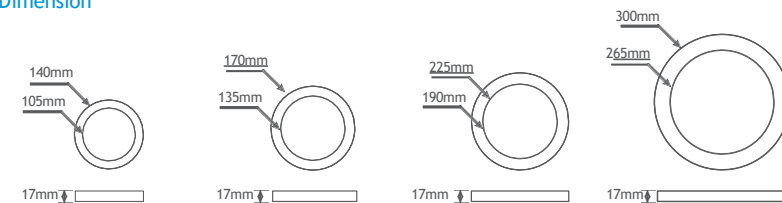

Dimension

Item Code	Wattage	Material	PF	Luminous flux	Color temp.	Product size	Cut-Size
AR-PAL-140-R6Y	6 W	PP+PS	0.7	390LM	3000K/4000K/6000K	h140*17mm	40-100mm
AR-PAL-170-R12Y	12W	PP+PS	0.7	810LM	3000K/4000K/6000K	h170*17mm	40-138mm
AR-PAL-225-R18Y	18W	PP+PS	0.7	1428LM	3000K/4000K/6000K	h225*17mm	40-160mm
AR-PAL-300-R24Y	24W	PP+PS	0.7	2000LM	3000K/4000K/6000K	h300*17mm	40-225mm
AR-PAL-300-R30Y	30 W	PP+PS	0.9	2538LM	3000K/4000K/6000K	h300*17mm	40-225mm