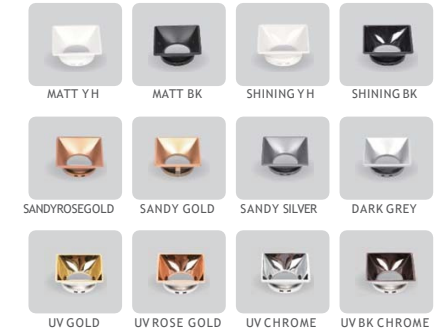

[Optional reflective cup](#)